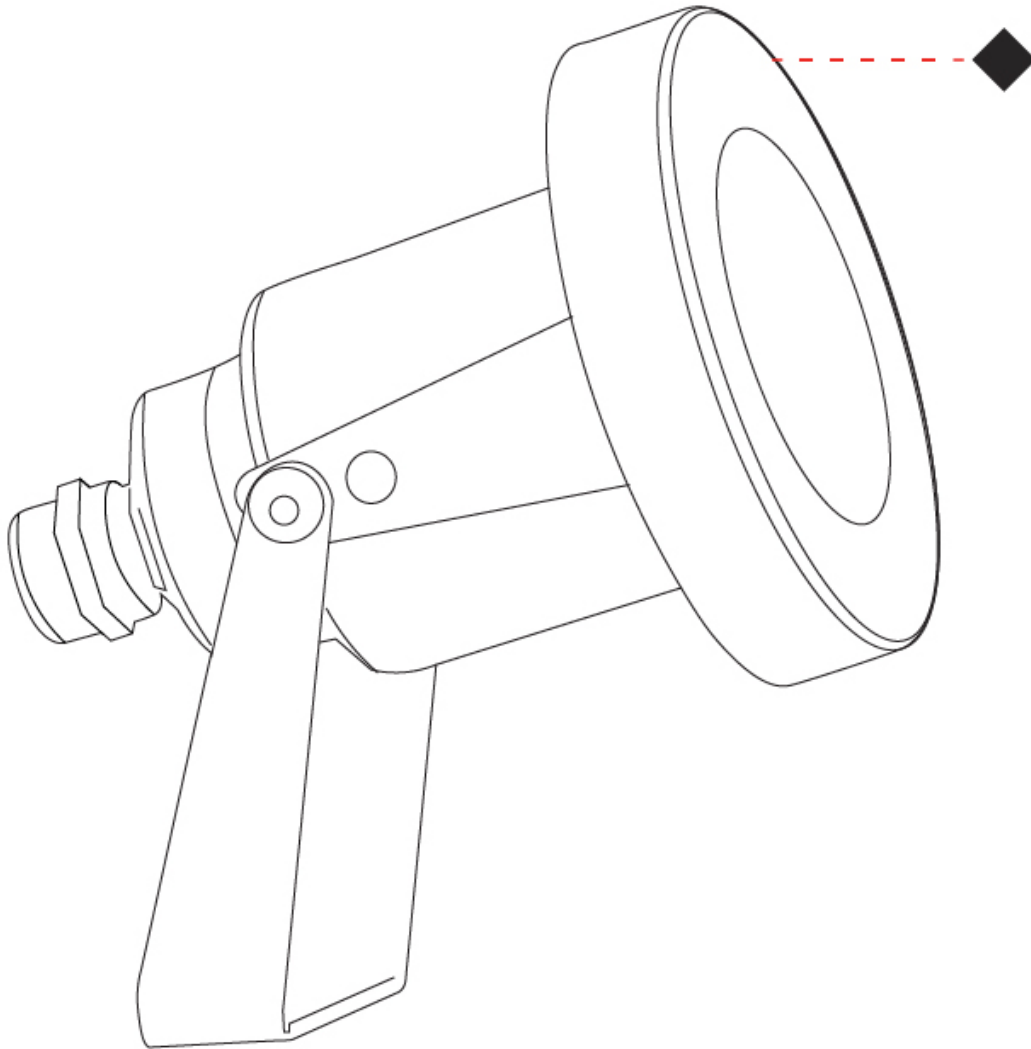

STEEL 200 SURFACE

E9F394-

PROJECT	_____
TYPE	_____
SPECIFIER	_____
QUANTITY	_____
DATE	_____

E