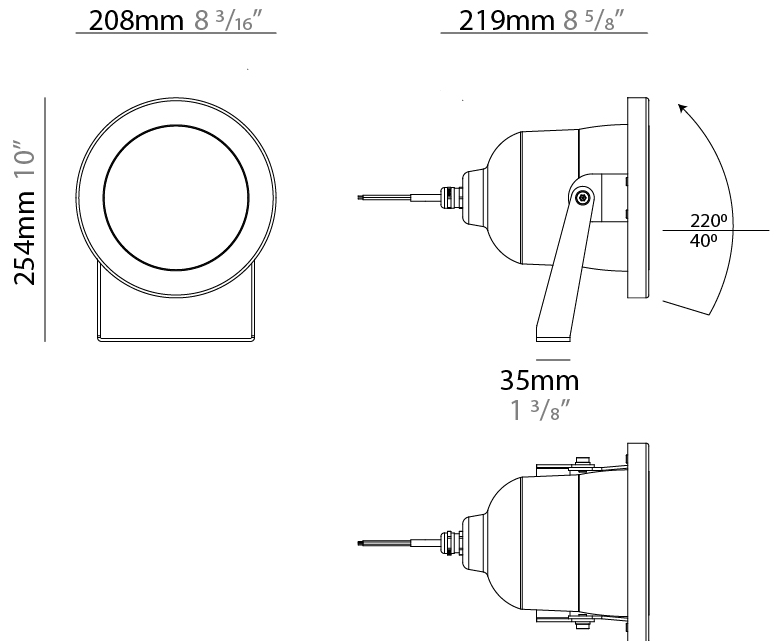

1. To build a product code in our configurator select the specify button on the base model # product page
2. To build a manual product code on this datasheet choose from the options listed below in blue font and add the suffix to the base model #

GENERAL

Series: Steel 200
Brand: Platek
Division: Exterior
Mounting Type: Surface
Mounting Location: Above Ground
Subcategory: Flood

PHYSICAL

Shape: Round
Diameter (mm): 208
Diameter (in): 8 ³/₁₆
Length (mm): 219
Length (in): 8 ⁵/₈
Height (mm): 254
Height (in): 10
Light Distribution: Adjustable / Direct
Diffuser: Clear tempered glass
Fixture Finish: SST
Fixture Material: Stainless Steel AISI 316L

ELECTRICAL

Lamp Type: LED
Input Wattage (W): 15.5
Total Output Wattage (W): 14.5
Driver Included: No
Driver Location: Remote
Driver Type: Constant Voltage - 120 / 277Vac
Driver Class: Class 2
Input Voltage (V): 120 - 277
Output Voltage (V): 24
Upon Request: (Not included - see components [IP65 or higher enclosure to be supplied by others]) 0-10Vdc dimming / Phase dimming / Non-dimming 120/277Vac

LED

Number of LEDs: 9
Color Temperature (°K): 3000 / 4000
Max. Delivered Lumen (lm): 1140 - 1480 / 1190 - 1540
Nominal Lumen (lm): 1710 / 1800
CRI: >80 CRI
Lamp Life (hrs): 60000

OPTICAL

Optic°: 9 / 45

RATINGS AND CERTIFICATIONS

Certified By: Certified for North American Standards
IP rating: IP68 (for permanent submersion 2m)
IK Rating: IK08
Bug Rating: B2 U0 G0