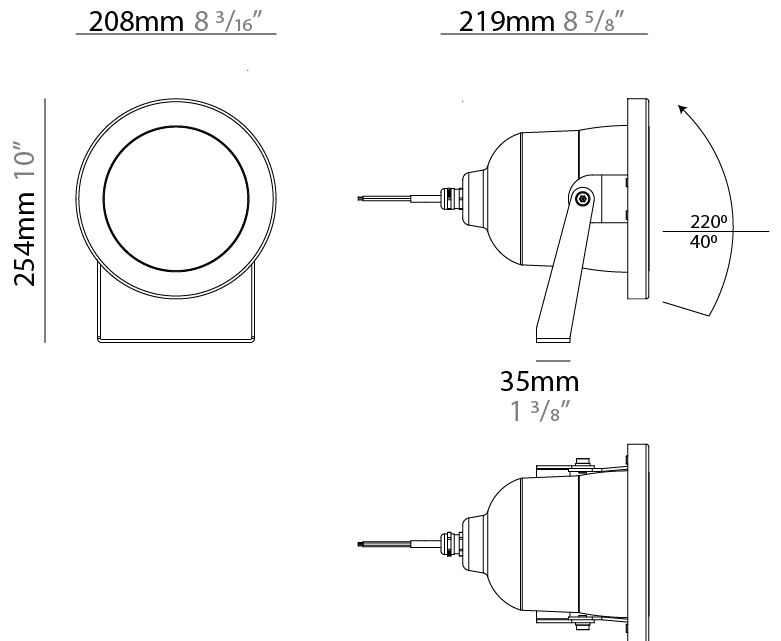

STEEL 200 SURFACE

E9F394-

base number _____ Lens
Options _____

1. To build a product code in our configurator select the specify button on the base model # product page
2. To build a manual product code on this datasheet choose from the options listed below in blue font and add the suffix to the base model #

GENERAL

Series: Steel 200
Brand: Platek
Division: Exterior
Mounting Type: Surface
Mounting Location: Above Ground
Subcategory: Flood

PHYSICAL

Shape: Round
Diameter (mm): 208
Diameter (in): 8 3/16
Length (mm): 219
Length (in): 8 5/8
Height (mm): 254
Height (in): 10
Light Distribution: Adjustable / Direct
Diffuser: Clear tempered glass
Fixture Finish: SST
Fixture Material: Stainless Steel AISI 316L

ELECTRICAL

Lamp Type: LED
Input Wattage (W): 16
Total Output Wattage (W): 16
Dimming: Bluetooth technology or DMX
Control Gear: DMX
Driver Included: No
Driver Location: Remote
Driver Type: Constant Current - Universal
Driver Class: Class 2
Input Voltage (V): 120 - 277
Output Voltage (V): 24
Constant Current (MA): 350

LED

Number of LEDs: 16
Color Temperature (°K): RGBW
CRI: >80 CRI
Lamp Life (hrs): 60000
Special LEDs offerings: RGBW

OPTICAL

Optic°: 9 / 28 / 45

RATINGS AND CERTIFICATIONS

Certified By: Certified for North American Standards
IP rating: IP68 (for permanent submersion 2m)
IK Rating: IK08
Bug Rating: B1 U0 G0