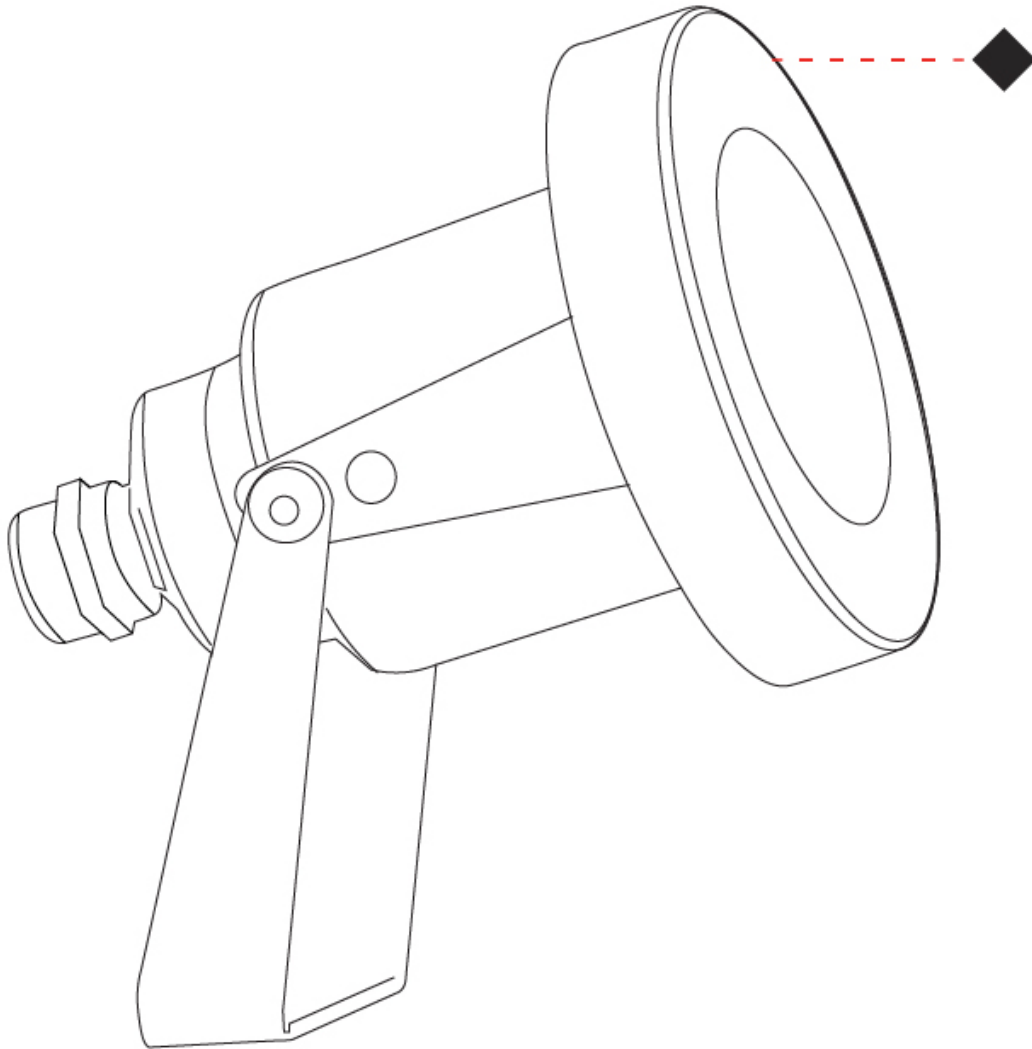

STEEL 200 SURFACE

E9F418-

PROJECT	_____
TYPE	_____
SPECIFIER	_____
QUANTITY	_____
DATE	_____

E